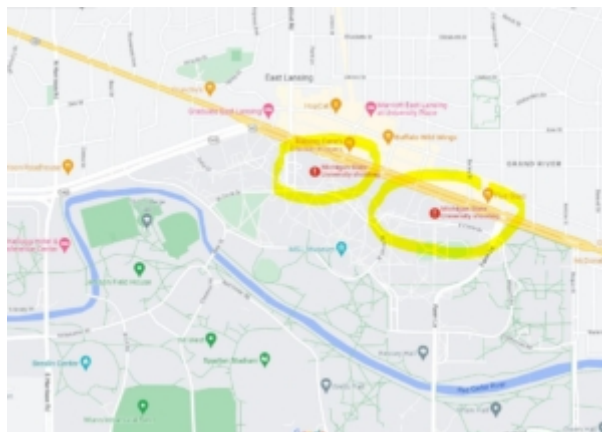

Grand River Avenue along the north edge of MSU campus has been shut down. It is normally very busy due to the number of retail and food businesses located on Grand River which serve campus.

~ ~ ~

11:40 p.m. ET –

A WILX reporter confirmed there are three dead in addition to five hospitalized at Sparrow Hospital at this time.

~ ~ ~

12:03 a.m. ET – 14-FEB-2023 –

MSU Police have pushed back the next update to 12:20 a.m. ET. No additional information has yet been received.

~ ~ ~

12:28 a.m. ET –

MSU PD spokesperson Rozman provided a phone number and an email address for any tips related to the shooter.

Call: (844) 99M-SUPD or email:
tips@police.msu.edu

Please note the shootings appeared to have been confined to two locations on campus – Berkey Hall and the MSU Union.

A WILX reporter is at another off-campus location near the Larch and Lake Lansing Road intersection where police have cordoned off the

road where they are working. This intersection is about three miles to the west of campus. This scene may be related to the shooter's demise.